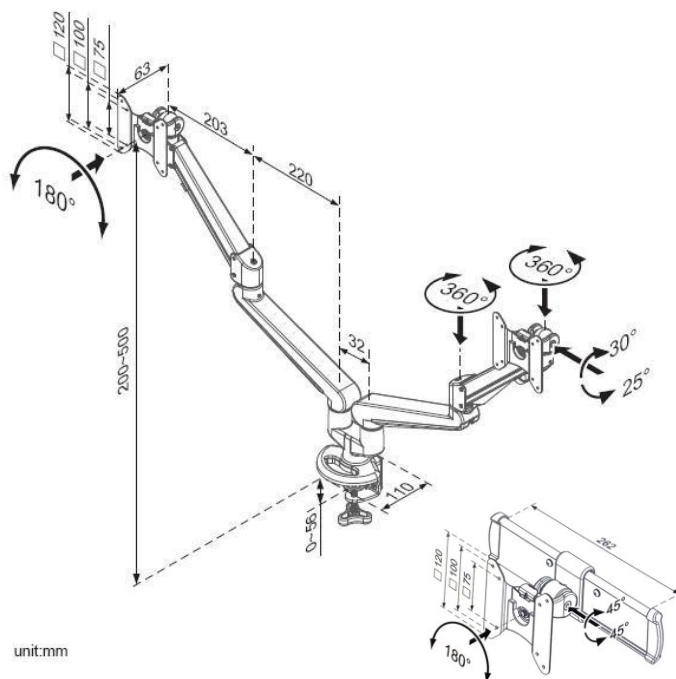

Ascend Dual Gas Arm with Adjuster and Standard Clamp

Product Specification

Product code	CMS3148 - BLACK
*Weight capacity	From 3 – 8kg per arm
**Maximum Screen Size	42"
Height adjustment range	200mm – 500mm from desktop
Max forward extension	486mm
Width adjuster	262mm
VESA	75mm & 100mm VESA compliant
Movement	Height adjustment, tilt, swivel, rotation and reach

*Capacity may be reduced if monitor size is greater than 26" or depth is greater than 5.5cm

**Subject to weight being within range & VESA 75 x 75mm or 100 x 100mm, please refer to our measurements / line drawings and check with screen manufacturers measurements including bezel

Additional Information

Clamp for 16mm to 55mm desktops

Integral cable management

2 screen gas assisted height adjustment

Lockable quick release VESA function

180° anti rotation feature

Over 90% of the aluminium alloy content is recycled